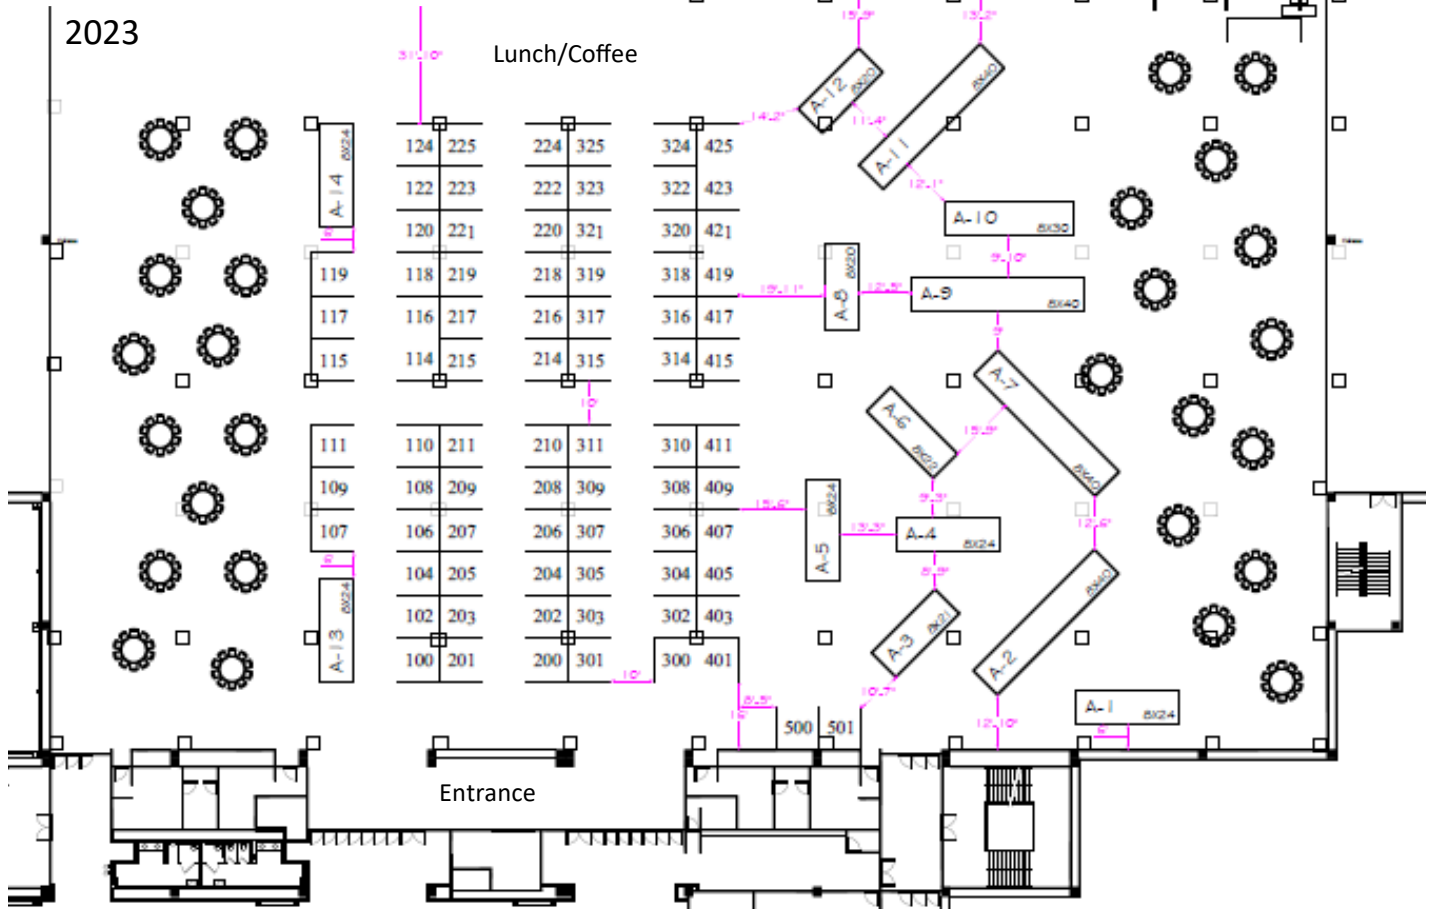

# TTA EXPO FLOORPLAN

ALTRO, USA	104	Huitt-Zollars, Inc	415	SafeFleet (formerly SEON)	219
American Seating	320	INSURICA, Inc.	206	Safety Vision	220
AMF-Bruns of America	108	InterClean Equipment, LLC	324	Shah Software	216
AROW Global	325	Kelderman Air Ride Suspensions	305	Spare Labs	100
BraunAbility	323	Kevadiya Inc.	114 & 116	Spradling International	209
BYD	A-10	LiquidSpring LLC	207	Stewart and Stevenson/ Allison Transmission	423 & 425
Bytemark, Inc.	202	Masabi, Ltd.	417	TAPTCO, Transit & Paratransit Company	102
Complete Coach Works	223	Master's Transportation	222	Texas Bus Sales, Inc.	124
Creative Bus	A-1 Through A-7	Modeshift (Automatic Fare Collection)	318	Texas Transit Association - TTA	501
CSched	106	MORryde	208	Thermo King	218
Cummins Sales and Service	317	Namco Manufacturing	314	Tolar Manufacturing Company	311
CWI Digital Systems	309	National Safety Council	205	Trans/Air Manufacturing	221
Ecolane	109	New Flyer, MCI	122	Transdev	118
EQUANS	403	Nova Bus	A-11	Transign, LLC	322
ETA Transit Systems	200	On-Site Marketing Central Texas	A-13	Transit Cooling Solutions/Kirks	419 & 421
FAAC Inc.	210	Optibus	201	Transloc	321
First Transit	316	Pantonium	107	Transtrack Systems, Inc.	315
FLOWBIRD	307	Passio Technologies	302	TripMaster by CTS Software	411
Fortress Mobile	224	Protran Technology	319	TxDOT	115
Freedman Seating Company	A-12	Q'Straint	A-8	Unwire	310
FTA	111	RATP Dev USA	225	UZURV	405 & 407
Genfare	110	Reeder Distributors	A-14	Vapor Bus International / Ricon /Wabtec	306
Gerflor	409	REI	214	Via Transportation	303
Gillig Corporation	A-9	RideCo Inc.	217	Voith Us Inc. (VTI)	203
GMV Sycromatics	120	Romaine Electric	211	Vontas	301
Hanover Displays	204	Rosco Vision	308		
HBSS Connect Corp	304	ROUSH CleanTech	215		
HTG	300 & 401				